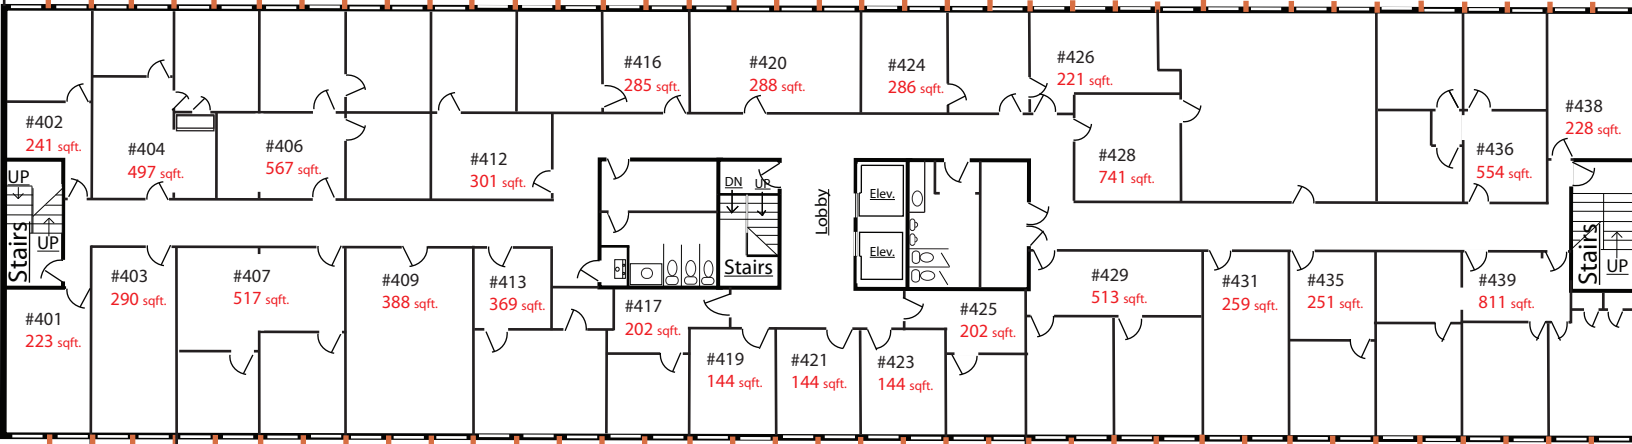

215-221  
Louisa St. E

2371 Franklin E.  
Residence

2369 Franklin E.  
Residence

2365 Franklin E.  
Residence

2359 Franklin E.  
Residence

2355 Franklin E.  
Residence

Enter

(Alley Way)

Parking(Below)

Louisa St. E. (Below)

4th FLOOR

Areis Building  
2366 Eastlake Avenue East Seattle, WA. 98102

Drawing by Haley Kostecke

2/2/2021

Gross Measured Area -- 11,497 SQ.FT.

Sidewalk (below)