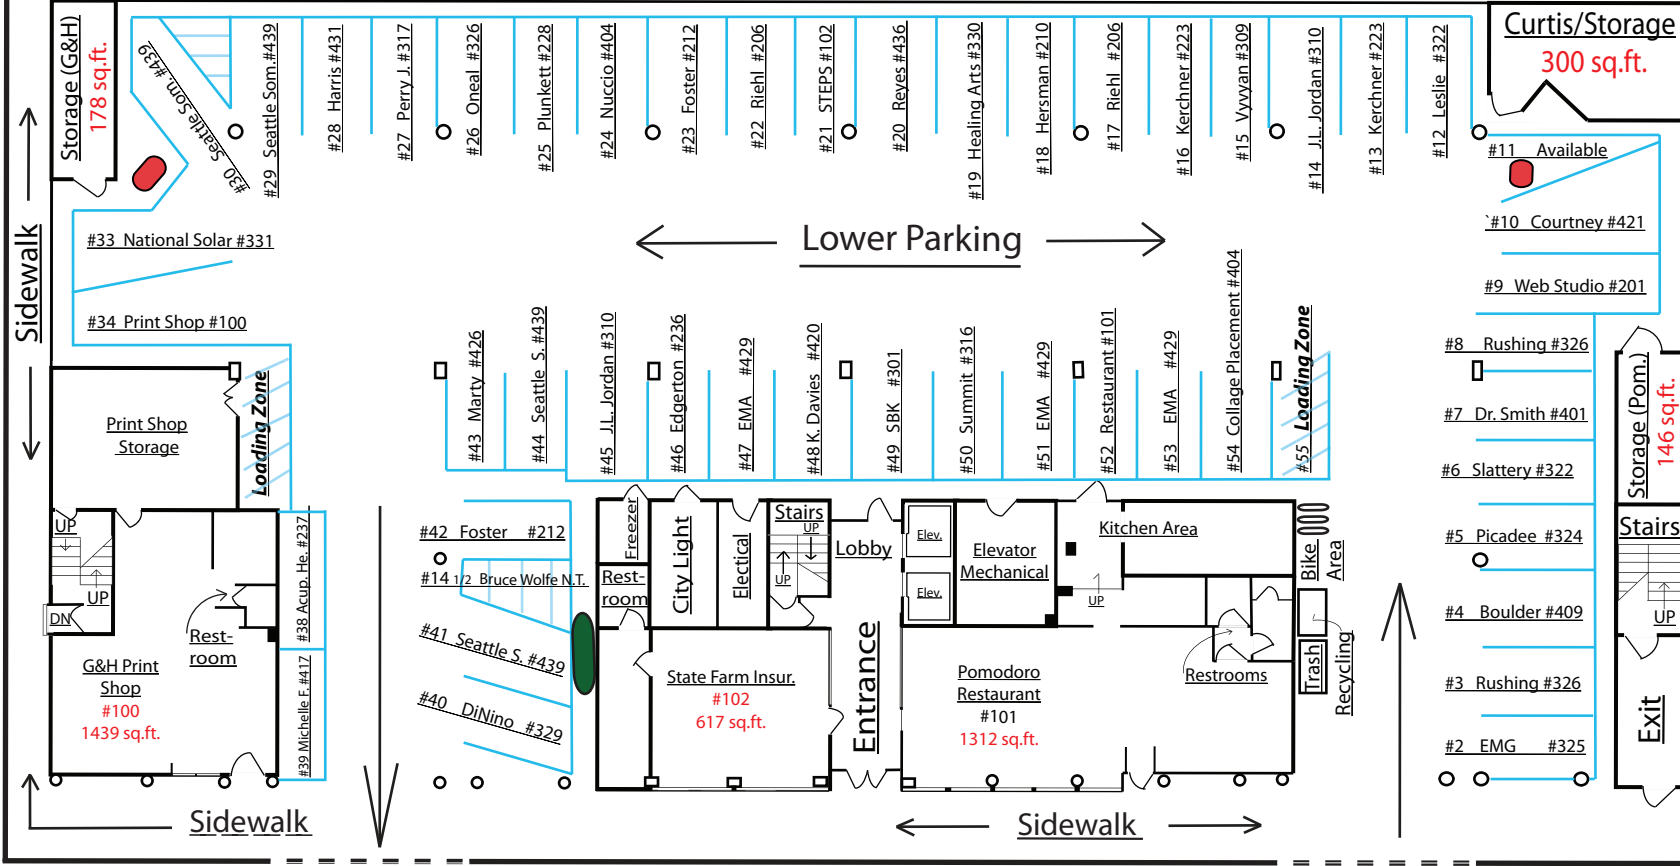

215-221  
Louisa St. E

2371 Franklin E.  
Residence

2369 Franklin E.  
Residence

2365 Franklin E.  
Residence

2359 Franklin E.  
Residence

2355 Franklin E.  
Residence

**Notes:**

- Available
- Motorcycle Area
- Smoking Area

# Areis Building 1st FLOOR & Lower Garage

2366 Eastlake Avenue East Seattle, WA. 98102

Drawing by Haley Kostecke 1/31/2012 Gross Measured Area -- 5,333 SQ.FT.